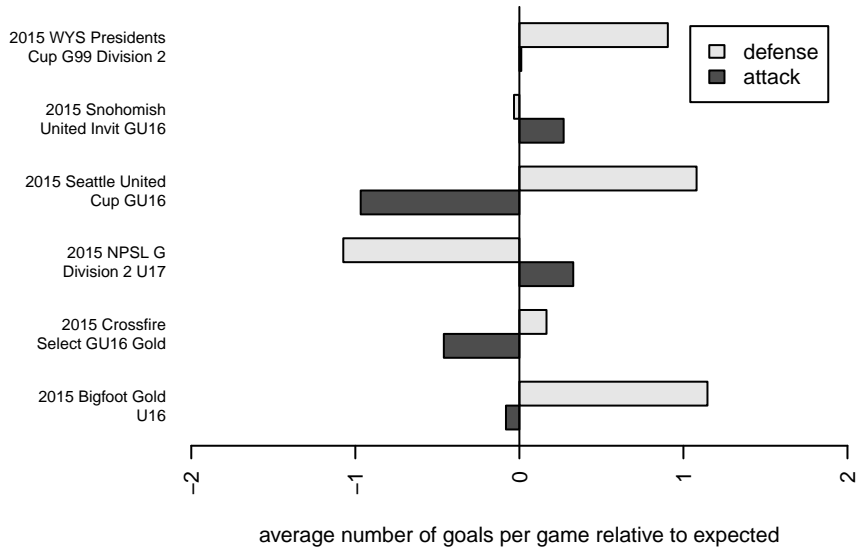

## Seattle United Shoreline Blue G99

Seattle United Regional  
 Seattle, WA  
 G99 total strength=1250  
 attack=7.51 defense=3.01  
 fall league = NPSL G Div 2 U17

alt names used:  
 SEATTLE UNITED G99 SHORELINE BLUE (W  
 Seattle United Shoreline G99 Blue  
 SEATTLE UNITEDG99 SHORELINE BLUE  
 SU G99 Shoreline Blue  
 Seattle United SH G99 Blue

Venues played:  
 2015 Snohomish United Invt GU16  
 2015 Seattle United Cup GU16  
 2015 Crossfire Select GU16 Gold  
 2015 Bigfoot Gold U16  
 2015 NPSL G Division 2 U17  
 2015 WYS Presidents Cup G99 Division 2

**attack and defense variance (black dot)  
relative to other teams  
and top 10 in region**

**attack and defense rating  
relative to others at age  
and all opponents in last 13 months**

**Performance relative to 13 month average**