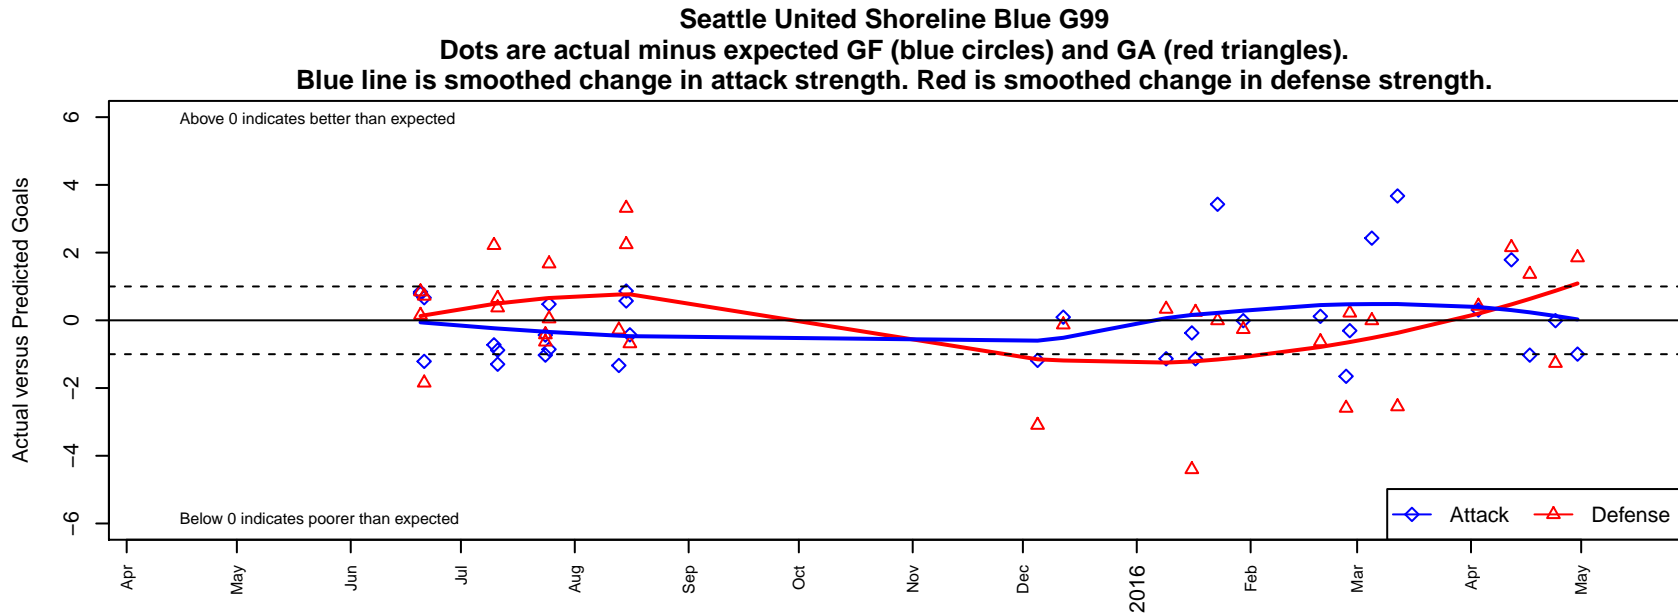

## Seattle United Shoreline Blue G99

Seattle United Regional  
 Seattle, WA  
 G99 total strength=1250  
 attack=7.51 defense=3.01  
 fall league = NPSL G Div 2 U17

alt names used:  
 SEATTLE UNITED G99 SHORELINE BLUE (W  
 Seattle United Shoreline G99 Blue  
 SEATTLE UNITEDG99 SHORELINE BLUE  
 SU G99 Shoreline Blue  
 Seattle United SH G99 Blue

**attack and defense variance (black dot)  
relative to other teams  
and top 10 in region**

**attack and defense rating  
relative to others at age  
and all opponents in last 13 months**

**Performance relative to 13 month average**