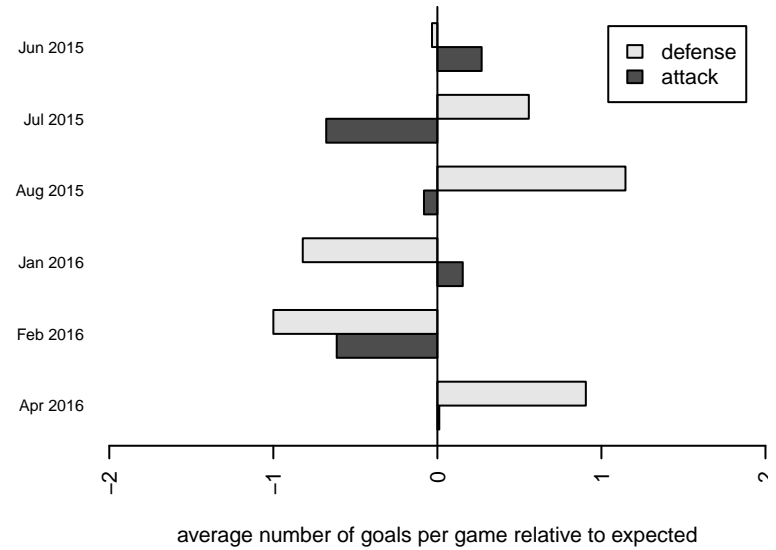

Performance relative to 13 month average