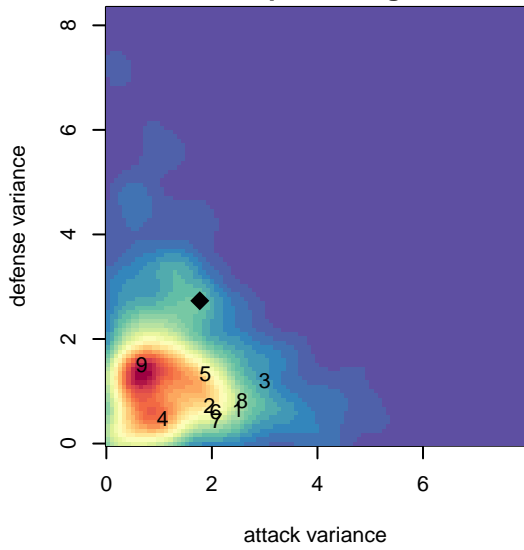

## Seattle United Shoreline Blue G99

Seattle United Regional  
 Seattle, WA  
 G99 total strength=1250  
 attack=7.51 defense=3.01  
 fall league = NPSL G Div 2 U17

alt names used:  
 SEATTLE UNITED G99 SHORELINE BLUE (W  
 Seattle United Shoreline G99 Blue  
 SEATTLE UNITEDG99 SHORELINE BLUE  
 SU G99 Shoreline Blue  
 Seattle United SH G99 Blue

**attack and defense variance (black dot)  
relative to other teams  
and top 10 in region**

**attack and defense rating  
relative to others at age  
and all opponents in last 13 months**

**Performance relative to 13 month average**