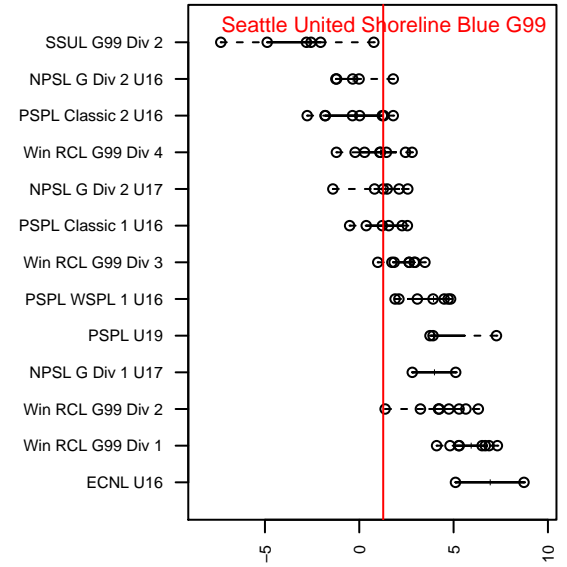

## Seattle United Shoreline Blue G99

Seattle United Regional  
 Seattle, WA  
 G99 total strength=1250  
 attack=7.51 defense=3.01  
 fall league = NPSL G Div 2 U17

alt names used:  
 SEATTLE UNITED G99 SHORELINE BLUE (W  
 Seattle United Shoreline G99 Blue  
 SEATTLE UNITEDG99 SHORELINE BLUE  
 SU G99 Shoreline Blue  
 Seattle United SH G99 Blue

**attack and defense variance (black dot)  
relative to other teams  
and top 10 in region**

**attack and defense rating  
relative to others at age  
and all opponents in last 13 months**

**Performance relative to 13 month average**